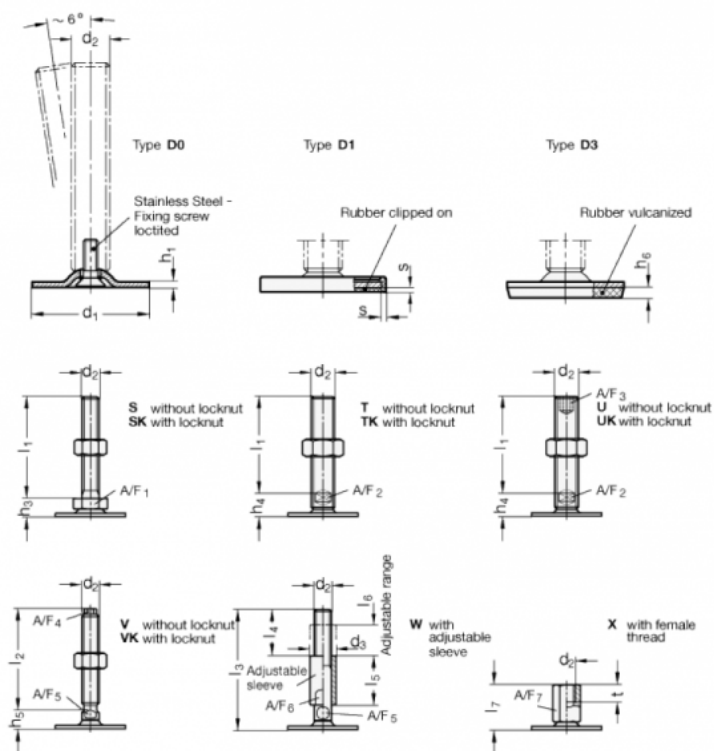

Article number: 204180M24200D3U

Description: E+G levelling foot  
GN 41-80-M24-200-D3-U

Note: U Without nut, Hexagon socket at the top, Wrench flat at the bottom

## Measures

A/F2 = 19

s =

A/F3 = 12

d1 = 80

d2 = M24

h1 = 3

h4 = 21

h6 = 5

l1 = 200